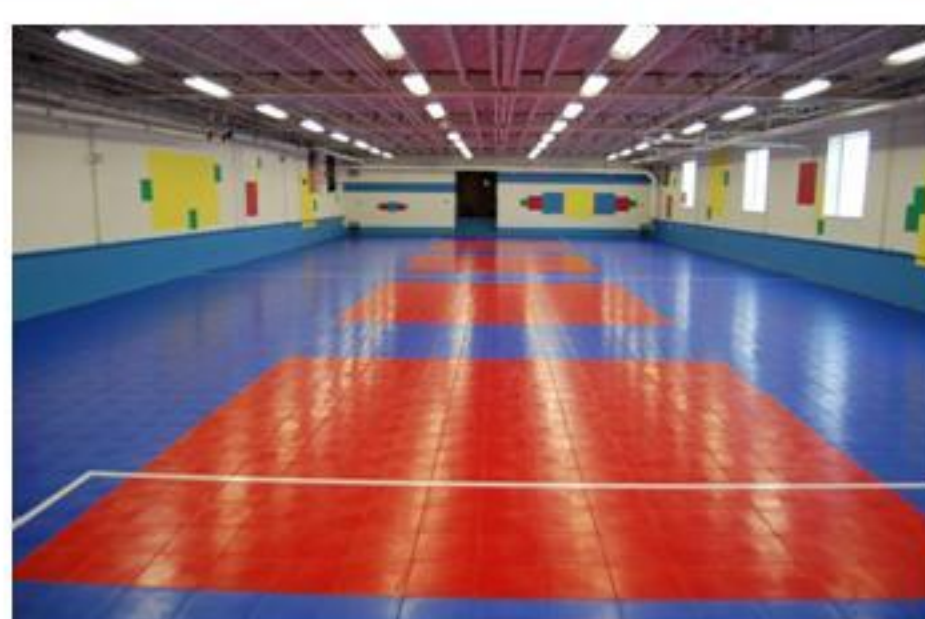

## Great Sports Infra launches new website

Great Sports Infra launches its new website - [www.greatsportsinfra.com](http://www.greatsportsinfra.com). It provides comprehensive information on GSI's new product lines: Inter-locking modular sports flooring from SnapSports®, sports field conditioning systems from SubAir® and synthetic tracks from Porplastic.

## Introducing Innovative Modular Sports Flooring Systems

This patented inter-locking system from SnapSports® (USA) is suitable for a variety of Indoor and Outdoor sports, comes with a 12 year Warranty (lasting over 20 years) and can be installed or re-located quickly. The various options suit every level of play and every budget. SnapSports® is ITF certified and a FIBA Associate manufacturer.